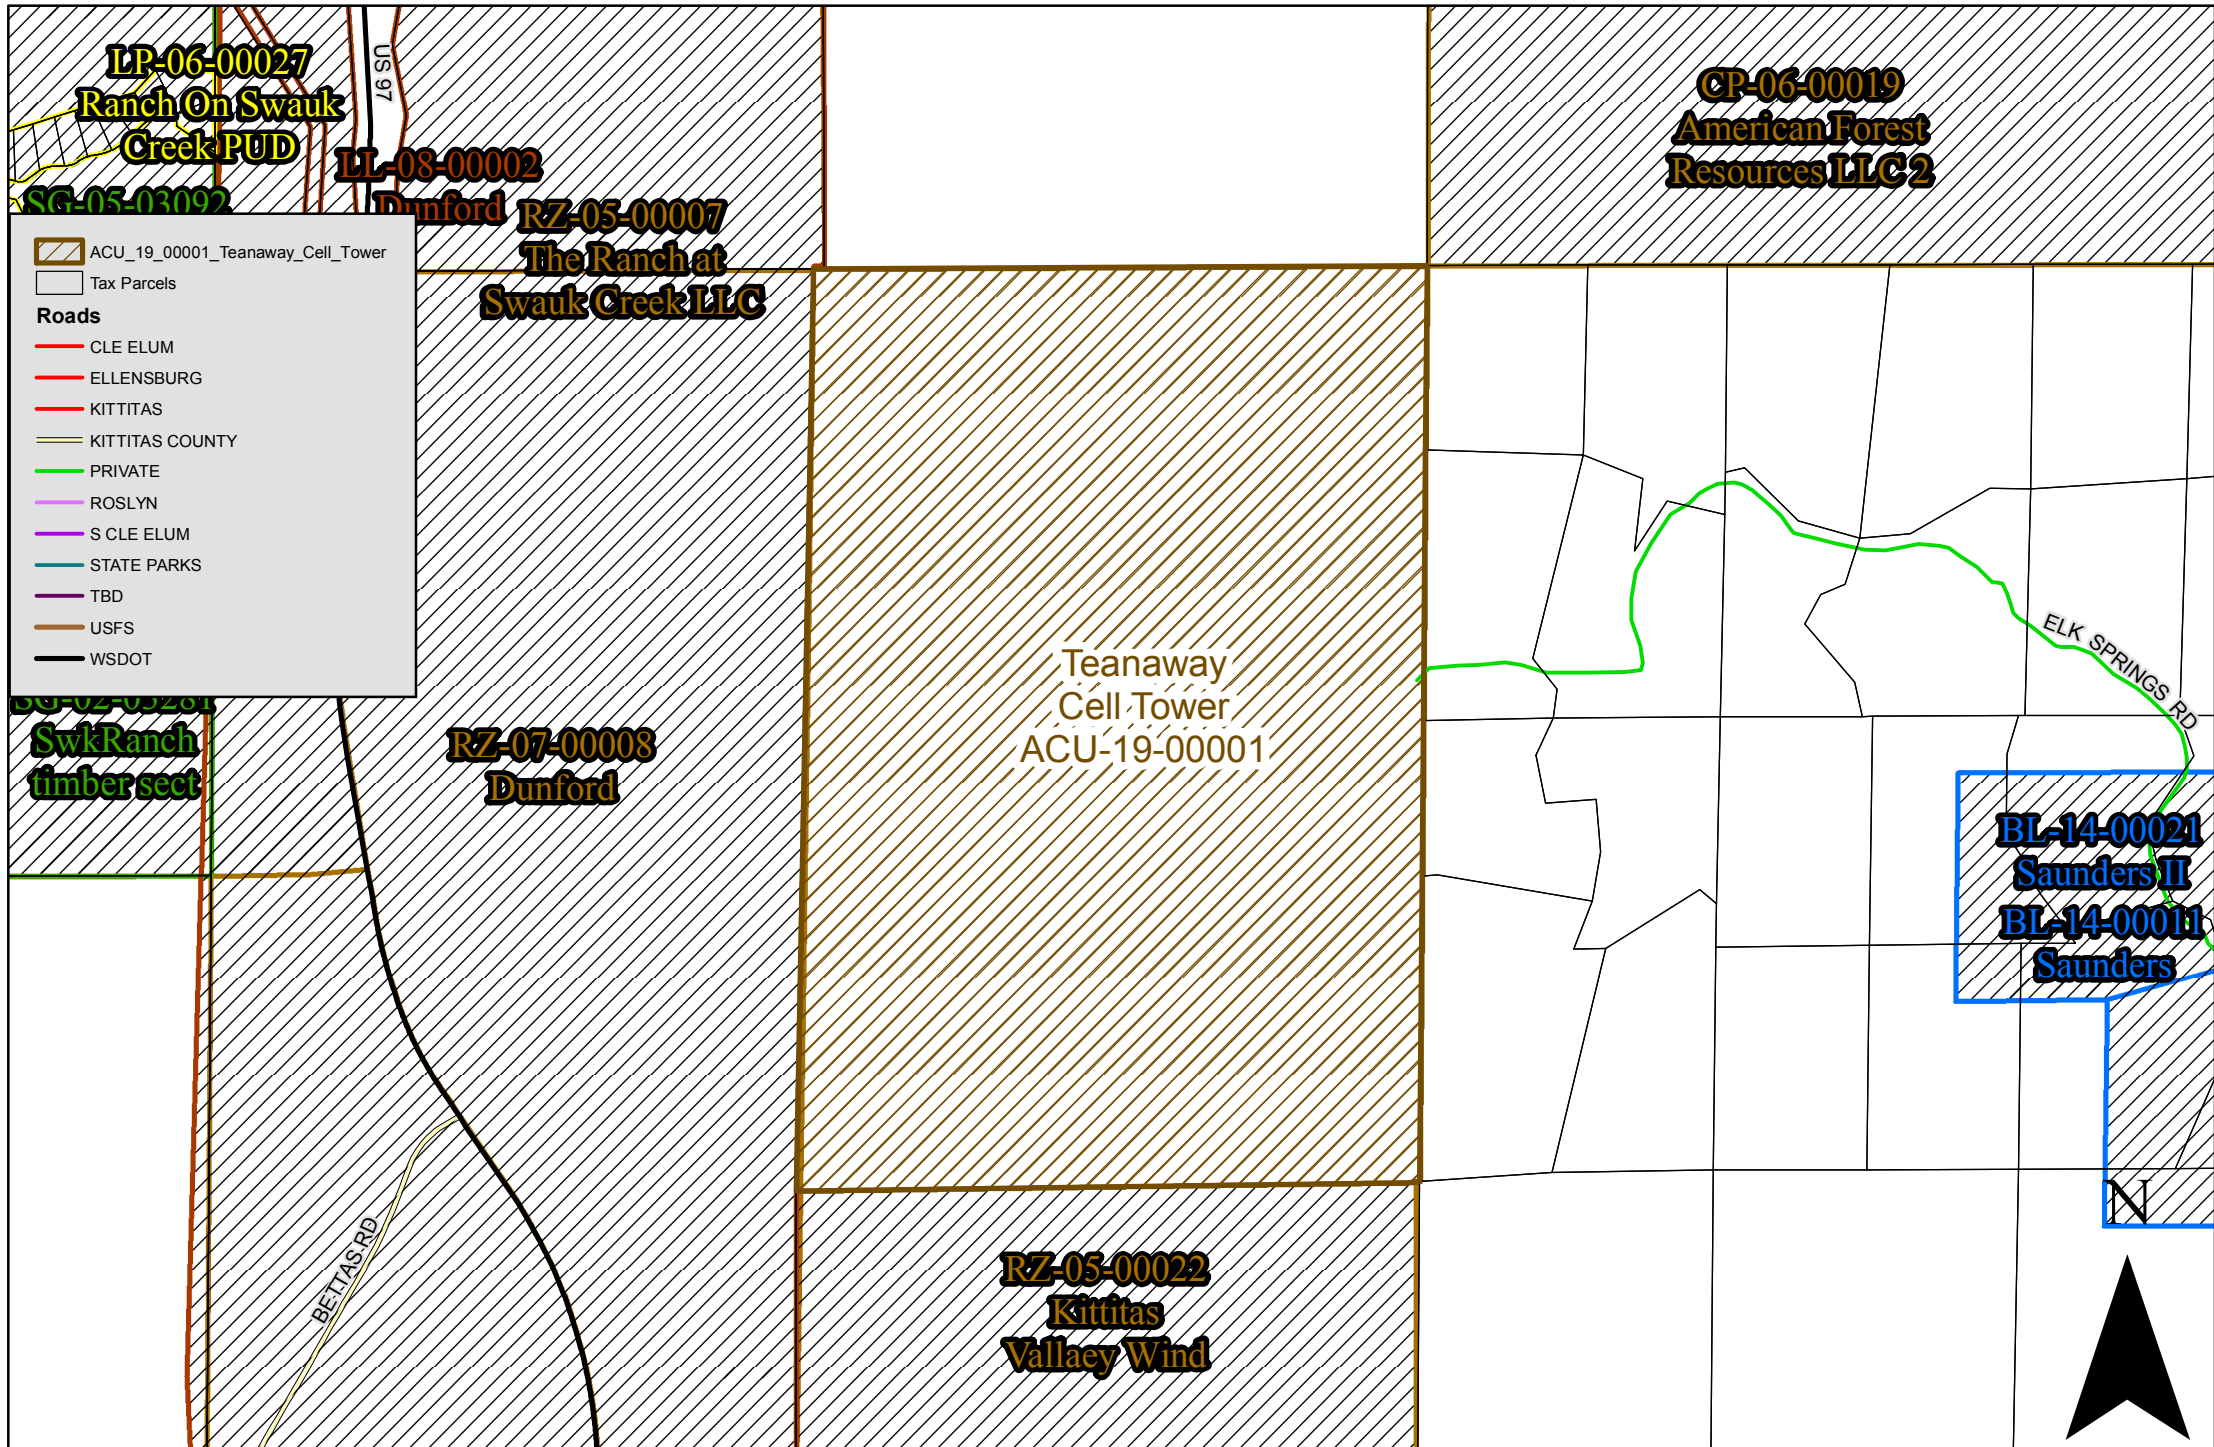

ACU-19-00001 Teanaway Cell Tower

1:10,000

Land Use Projects